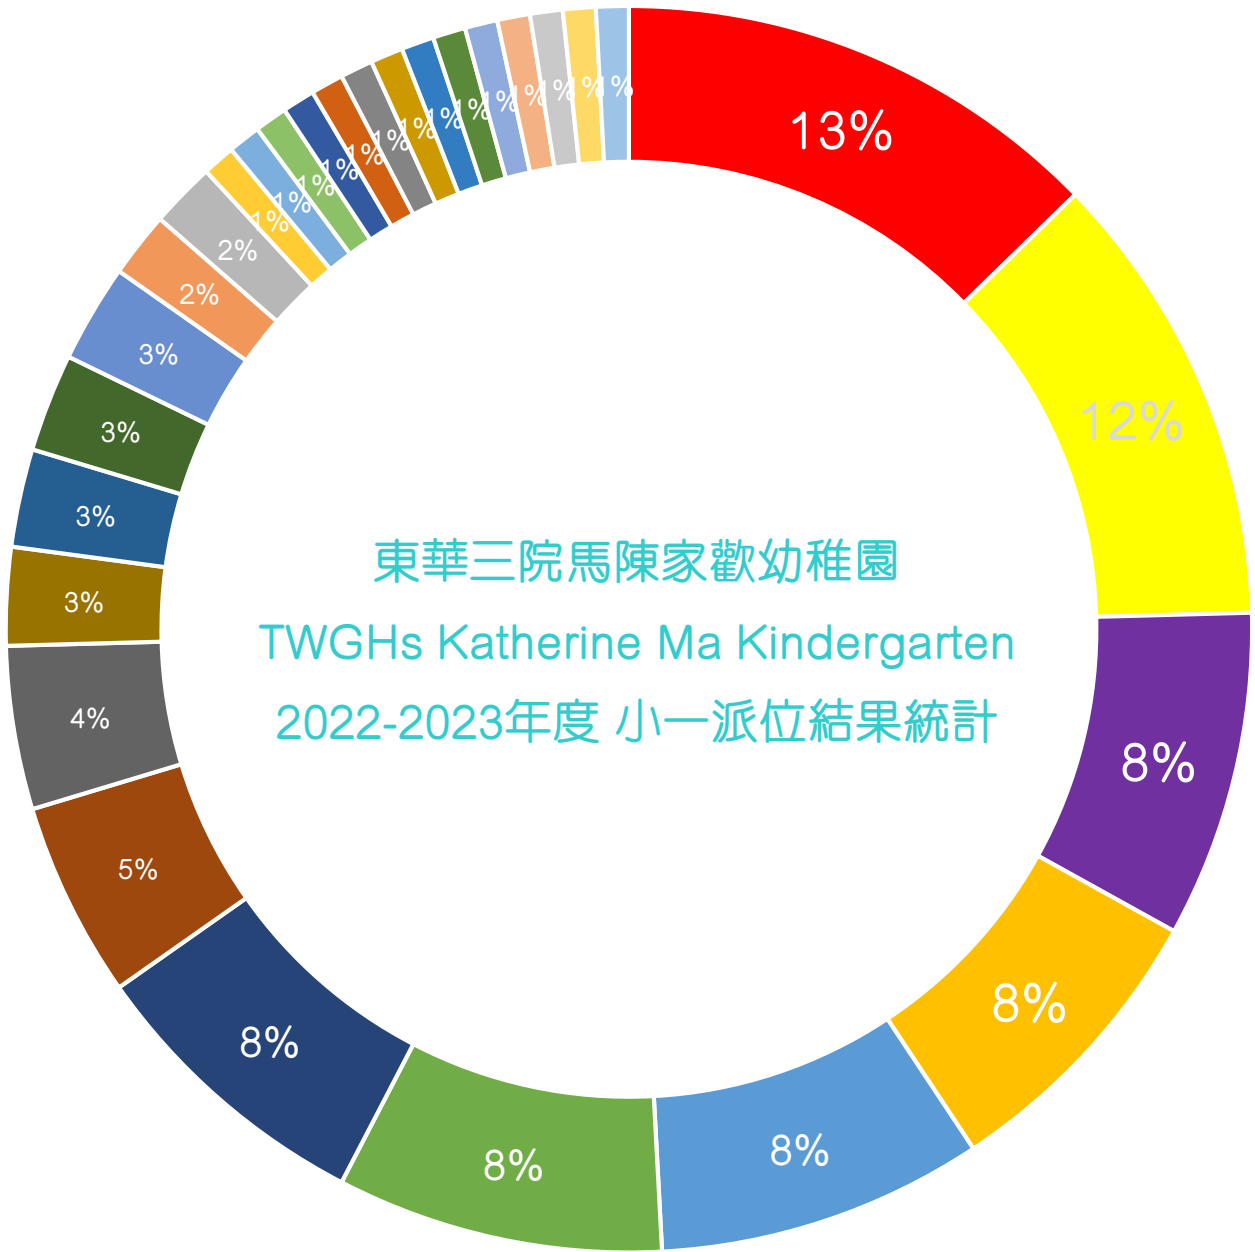

東華三院馬陳家歡幼稚園  
 TWGHs Katherine Ma Kindergarten  
 2022-2023年度 小一派位結果統計

- Tuen Mun Government Primary School.
- PLK Horizon East Primary School
- The Hong Kong Eng Clansman Association Wu Si Chong Memorial School
- Lok Sin Tong Leung Wong Wai Fong Memorial School
- H.K.R.S.S. Tuen Mun Primary School
- C.C.C. Hoh Fuk Tong Primary School
- The Yuen Yuen Institute Chan Kwok Chiu Hing Tak Primary School
- W F Joseph Lee Primary School
- PLK Women's Welfare Club (WD) Fung Lee Pui Yiu Primary School
- Castle Peak Catholic Primary School
- S.K.H. Mung Yan Primary School
- Kwong Ming School
- Q.E.S. Old Students' Association Branch Primary School
- Yuen Long Long Ping Estate Wai Chow School
- Gigamind English Primary School
- Taoist Ching Chung Primary School
- S.R.B.C.E.P.S.A. Ho Sau Ki School
- TWGHs Tang Shiu Kin Primary School
- Toi Shan Association Primary School
- P.L.K. Vicwood K.T. Chong No.2 Primary School
- F.D.B.W.A. Chow Chin Yau School
- C.C.C. Mong Wong Far Yok Memorial Primary School
- PLK Fong Wong Kam Chuen Primary School
- S.F.F.A. Ho Yat Tung Primary School
- Lui Cheung Kwong Lutheran Primary School
- C.C.C. But San Primary School
- LKWFSL Lau Tak Yung Memorial Primary School
- SKH Ka Fuk Wing Chun Primary School
- Chiu Yang Primary School of Hong Kong